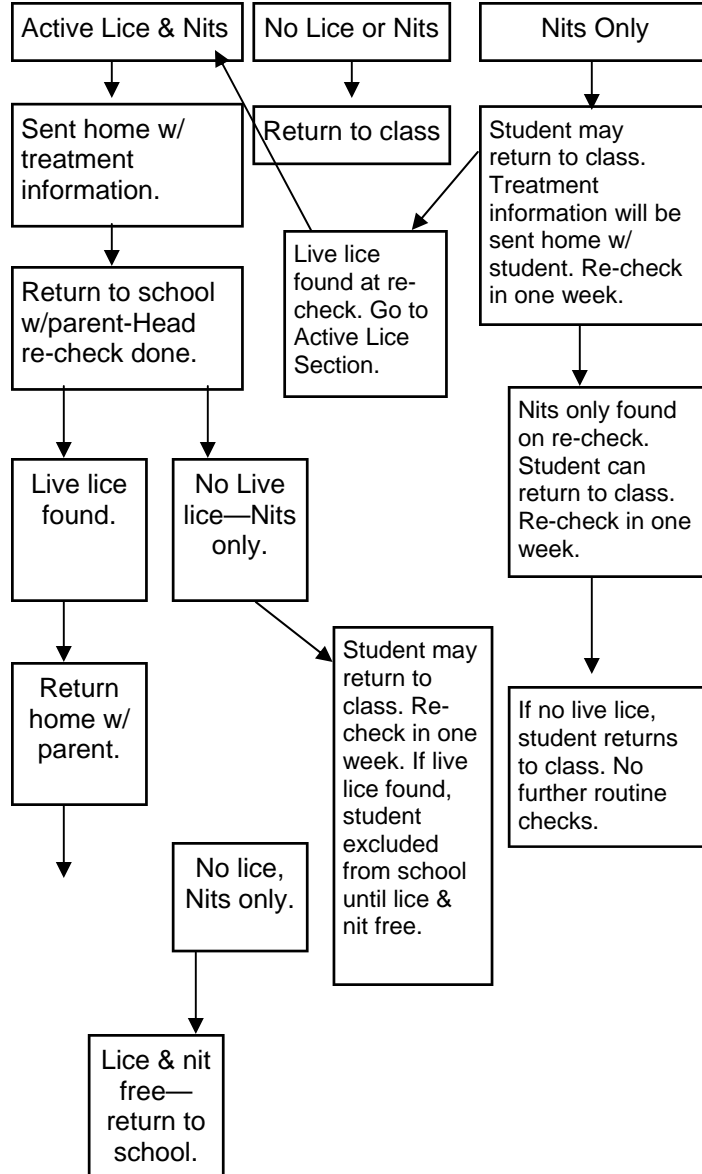

New District Protocol for Head Lice

Students with Possible Head Lice in the Office

Classroom checks recommended when more than two students are found with active lice in a classroom.

Consider educational presentation to students when head lice becomes a concern in any classroom.